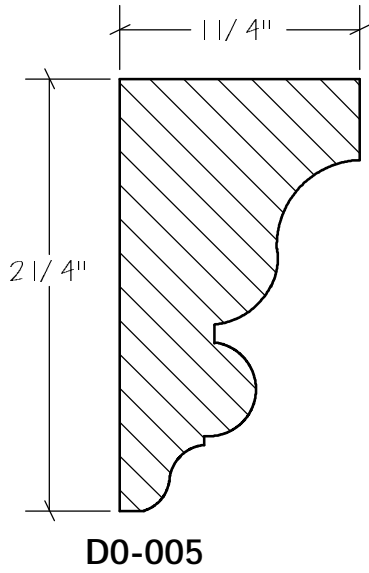

SolidCrowns