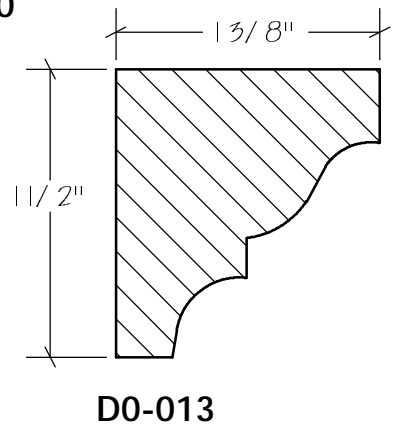

SolidCrowns