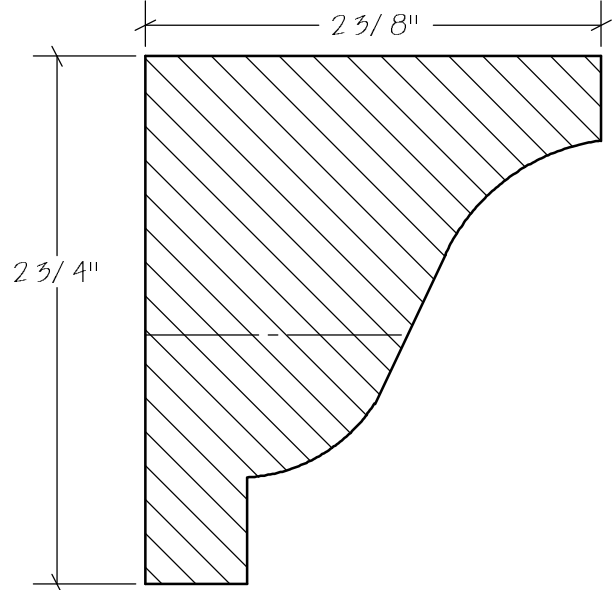

SolidCrowns

(S) D0-015