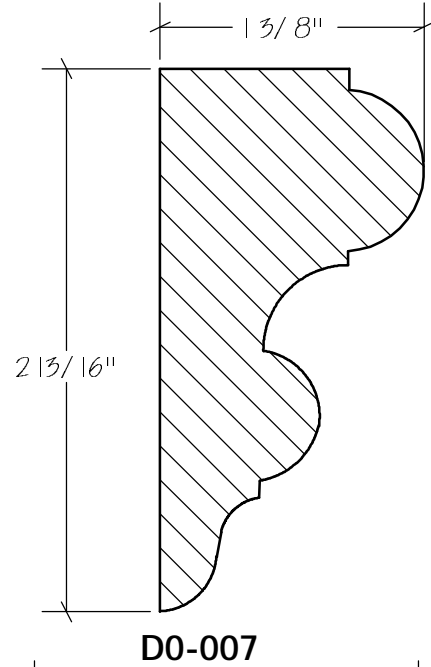

SolidCrowns