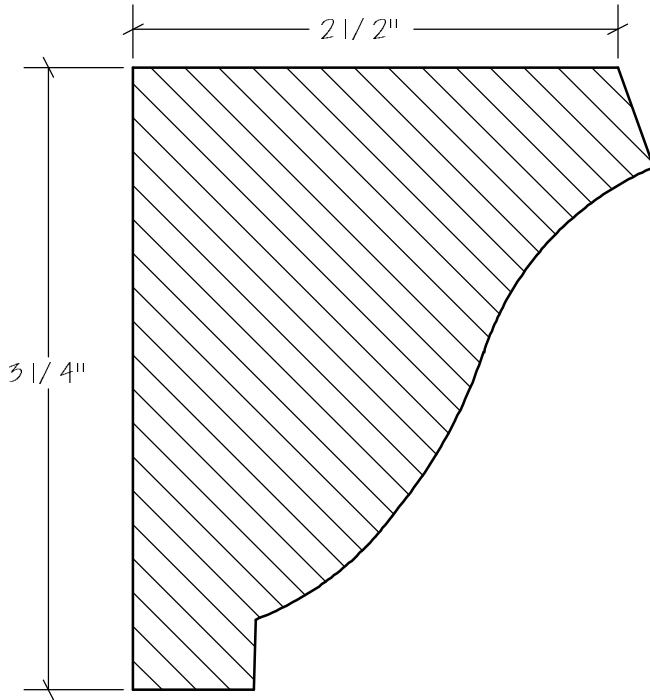

SolidCrowns

D0-019