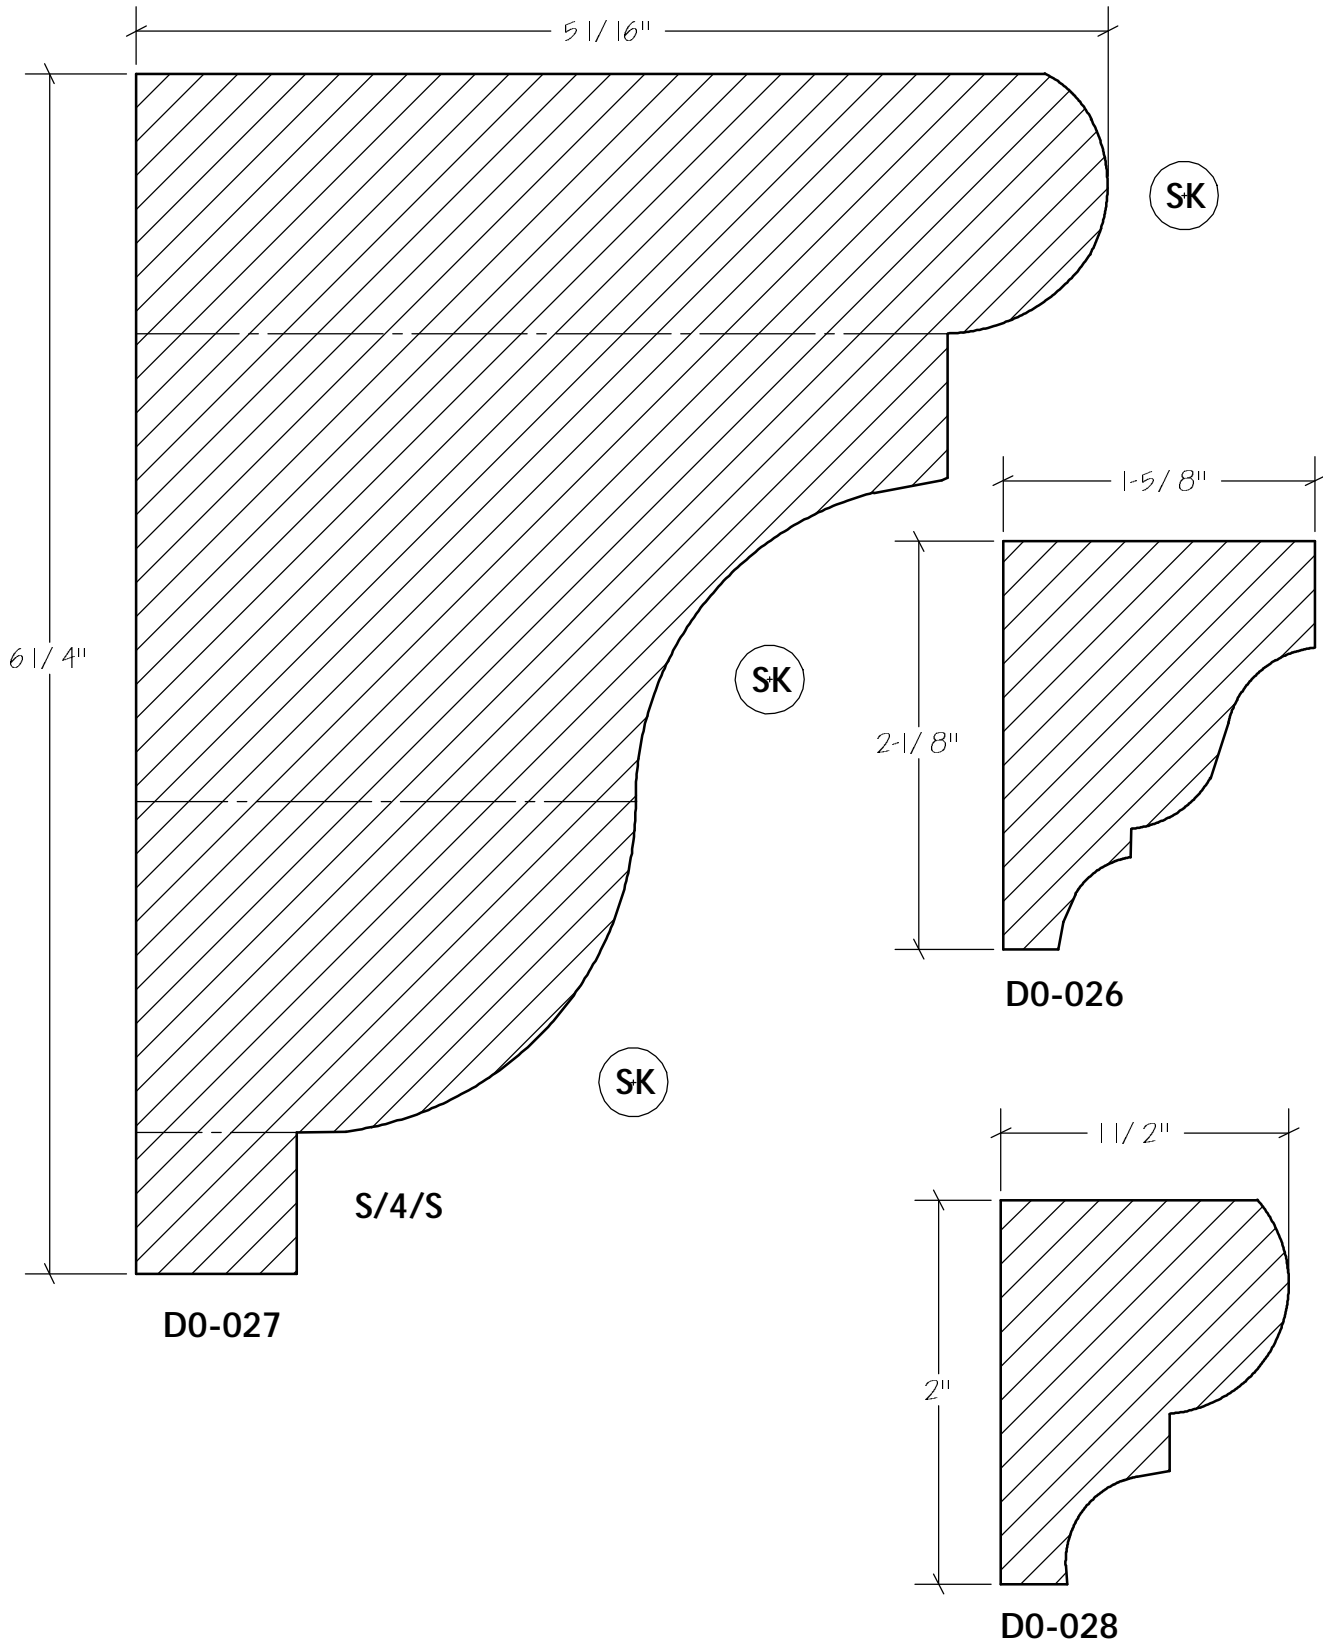

SolidCrowns

N.E.W.P PART NUMBER CROSS REFERENCE

NEWP#	OLDNEWP#	Thick-Width	NEWP#	OLDNEWP#	Thick-Width	NEWP#	OLDNEWP#	Thick-Width
		BLANK			BLANK			BLANK
D0-001	C167	1-13/16" x 3-3/8"	D0-012	C176	1-5/8" x 2-1/4"	D0-023	C187	1-5/8" x 2-1/8"
D0-002	C167A	2-1/2" x 4-1/2"	D0-013	C177	1-5/8" x 1-3/4"	D0-024	C188	2-3/8" x 3-1/8"
D0-003	C167B	1-3/4" x 4-5/8"	D0-014	C178	SEESKETCH	D0-025	C189	SEESKETCH
D0-004	C168	2-5/8" x 3-3/8"	D0-015	C179	SEESKETCH	D0-026	C190	1-7/8" x 2-3/8"
D0-005	C169	1-3/8" x 2-1/2"	D0-016	C180	SEESKETCH	D0-027	C191	SEESKETCH
D0-006	C170	1-5/8" x 3-1/4"	D0-017	C181	1-5/8" x 1-3/4"	D0-028	C192	1-3/4" x 2-1/4"
D0-007	C171	1-5/8" x 3"	D0-018	C182	SEESKETCH	D0-029	C193	SEESKETCH
D0-008	C172	1-3/16" x 2"	D0-019	C183	SEESKETCH	D0-030	C194	2-1/8" x 2-1/4"
D0-009	C173	1-1/2" x 2-3/4"	D0-020	C186	SEESKETCH	D0-031	C195	SEESKETCH
D0-010	C174	2-3/16" x 3"	D0-021	C184	1-7/8" x 3-1/2"	D0-032	C196	SEESKETCH
D0-011	C175	2-1/2" x 2-1/2"	D0-022	C185	1-3/4" x 2"	D0-033		1-7/16" x 2-3/8"

D0-022

Ⓢ D0-025

D0-023

D0-024

SolidCrowns

SolidCrowns