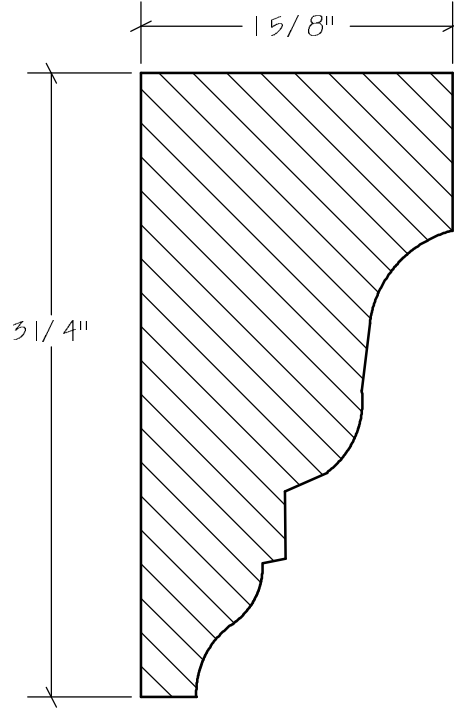

D0-020

D0-021