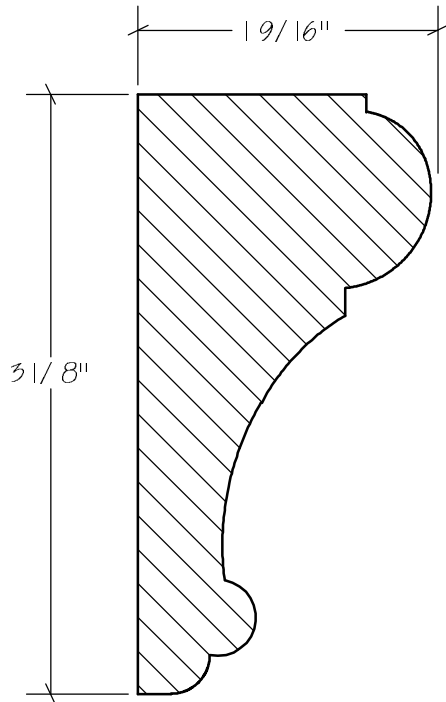

SolidCrowns

D0-001 MO-016