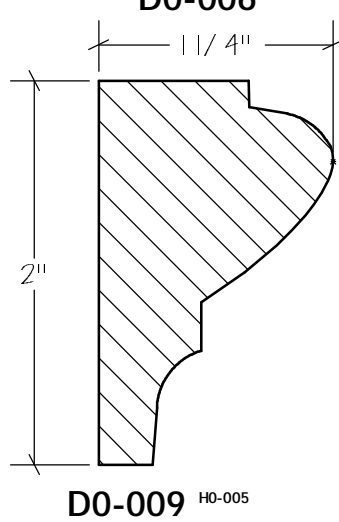

SolidCrowns