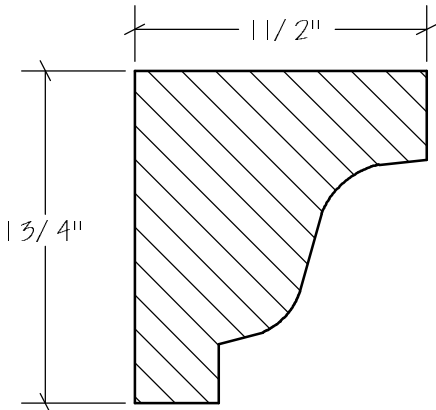

SolidCrowns

N.E.W.P PART NUMBER CROSS REFERENCE

NEWP#	OLDNEWP#	Thick-Width	NEWP#	OLDNEWP#	Thick-Width	NEWP#	OLDNEWP#	Thick-Width
		BLANK			BLANK			BLANK
D0-001	C167	1-13/16" x 3-3/8"	D0-012	C176	1-5/8" x 2-1/4"	D0-023	C187	1-5/8" x 2-1/8"
D0-002	C167A	2-1/2" x 4-1/2"	D0-013	C177	1-5/8" x 1-3/4"	D0-024	C188	2-3/8" x 3-1/8"
D0-003	C167B	1-3/4" x 4-5/8"	D0-014	C178	SEESKETCH	D0-025	C189	SEESKETCH
D0-004	C168	2-5/8" x 3-3/8"	D0-015	C179	SEESKETCH	D0-026	C190	1-7/8" x 2-3/8"
D0-005	C169	1-3/8" x 2-1/2"	D0-016	C180	SEESKETCH	D0-027	C191	SEESKETCH
D0-006	C170	1-5/8" x 3-1/4"	D0-017	C181	1-5/8" x 1-3/4"	D0-028	C192	1-3/4" x 2-1/4"
D0-007	C171	1-5/8" x 3"	D0-018	C182	SEESKETCH	D0-029	C193	SEESKETCH
D0-008	C172	1-3/16" x 2"	D0-019	C183	SEESKETCH	D0-030	C194	2-1/8" x 2-1/4"
D0-009	C173	1-1/2" x 2-3/4"	D0-020	C186	SEESKETCH	D0-031	C195	SEESKETCH
D0-010	C174	2-3/16" x 3"	D0-021	C184	1-7/8" x 3-1/2"	D0-032	C196	SEESKETCH
D0-011	C175	2-1/2" x 2-1/2"	D0-022	C185	1-3/4" x 2"	D0-033		1-7/16" x 2-3/8"

(S) D0-015

D0-017

D0-016

D0-018

D0-020

SolidCrowns

D0-019

D0-021