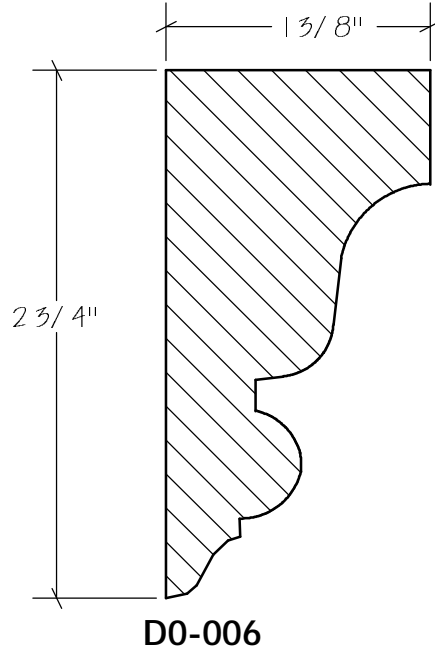

SolidCrowns