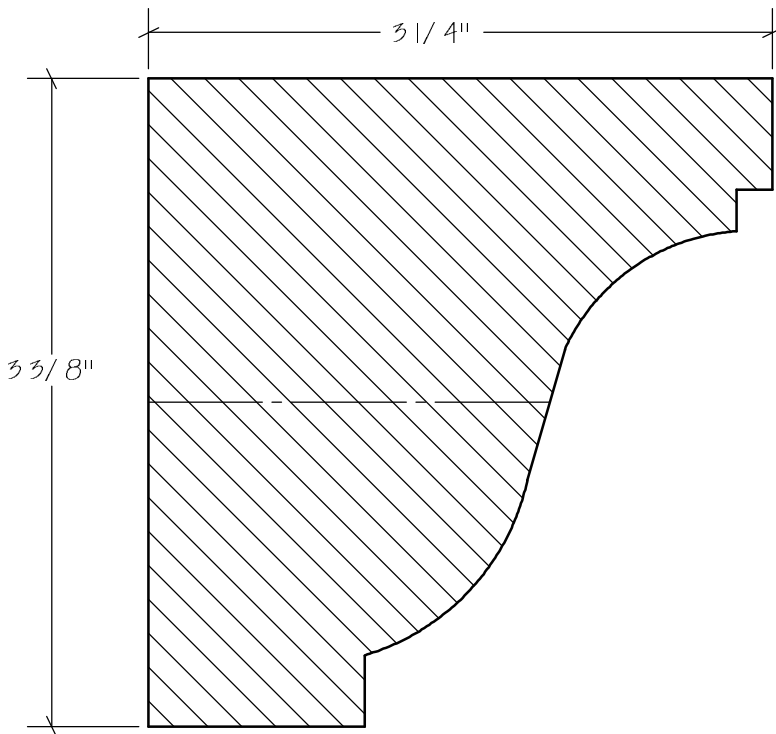

SolidCrowns

(S) D0-014