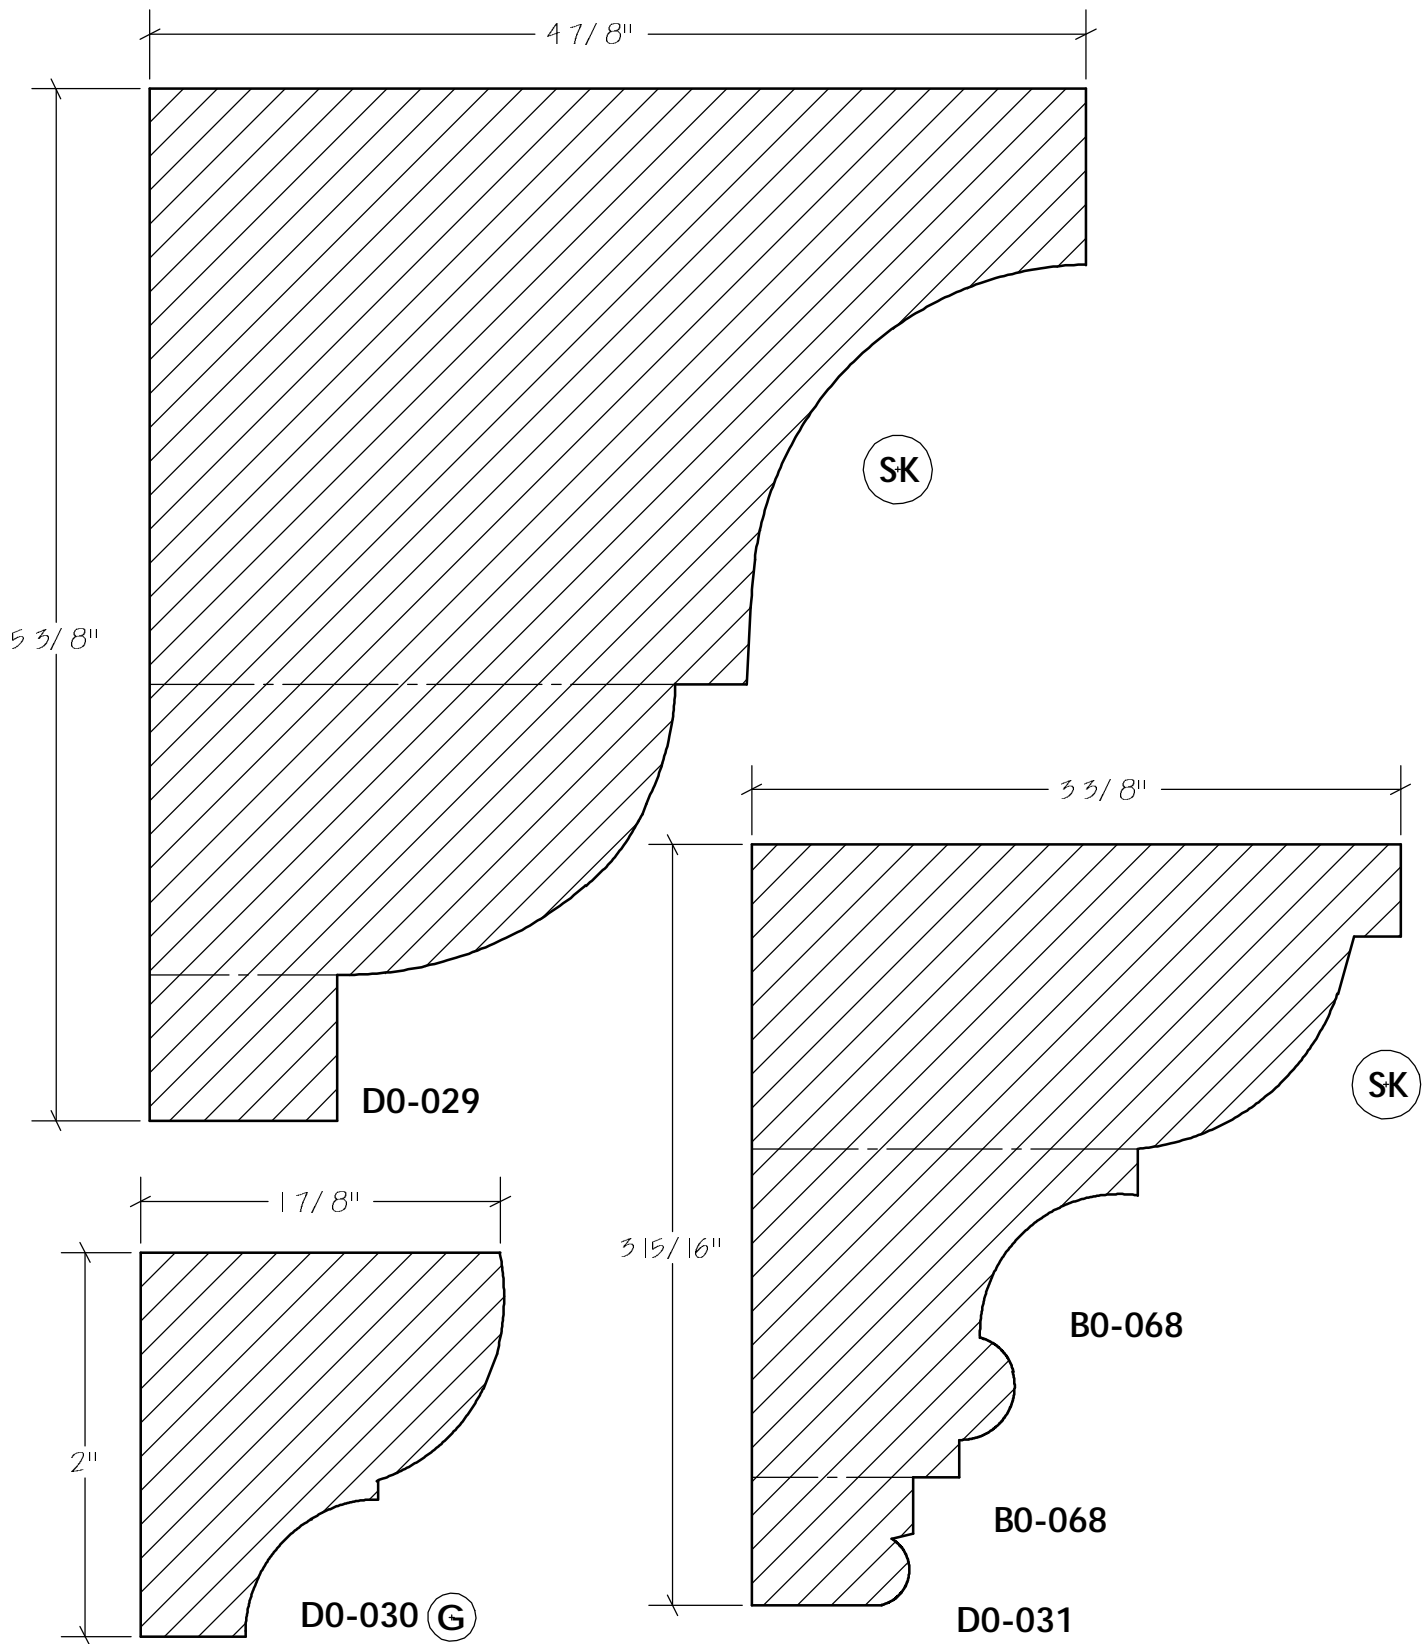

SolidCrowns

N.E.W.P PART NUMBER CROSS REFERENCE

NEWP#	OLDNEWP#	Thick-Width	NEWP#	OLDNEWP#	Thick-Width	NEWP#	OLDNEWP#	Thick-Width
		BLANK			BLANK			BLANK
D0-001	C167	1-13/16" x 3-3/8"	D0-012	C176	1-5/8" x 2-1/4"	D0-023	C187	1-5/8" x 2-1/8"
D0-002	C167A	2-1/2" x 4-1/2"	D0-013	C177	1-5/8" x 1-3/4"	D0-024	C188	2-3/8" x 3-1/8"
D0-003	C167B	1-3/4" x 4-5/8"	D0-014	C178	SEESKETCH	D0-025	C189	SEESKETCH
D0-004	C168	2-5/8" x 3-3/8"	D0-015	C179	SEESKETCH	D0-026	C190	1-7/8" x 2-3/8"
D0-005	C169	1-3/8" x 2-1/2"	D0-016	C180	SEESKETCH	D0-027	C191	SEESKETCH
D0-006	C170	1-5/8" x 3-1/4"	D0-017	C181	1-5/8" x 1-3/4"	D0-028	C192	1-3/4" x 2-1/4"
D0-007	C171	1-5/8" x 3"	D0-018	C182	SEESKETCH	D0-029	C193	SEESKETCH
D0-008	C172	1-3/16" x 2"	D0-019	C183	SEESKETCH	D0-030	C194	2-1/8" x 2-1/4"
D0-009	C173	1-1/2" x 2-3/4"	D0-020	C186	SEESKETCH	D0-031	C195	SEESKETCH
D0-010	C174	2-3/16" x 3"	D0-021	C184	1-7/8" x 3-1/2"	D0-032	C196	SEESKETCH
D0-011	C175	2-1/2" x 2-1/2"	D0-022	C185	1-3/4" x 2"	D0-033		1-7/16" x 2-3/8"

D0-022

Ⓢ D0-025

D0-023

D0-024

SolidCrowns

SolidCrowns