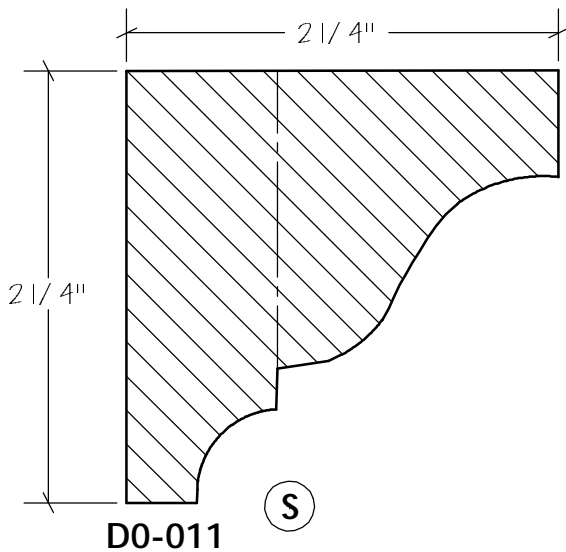

SolidCrowns