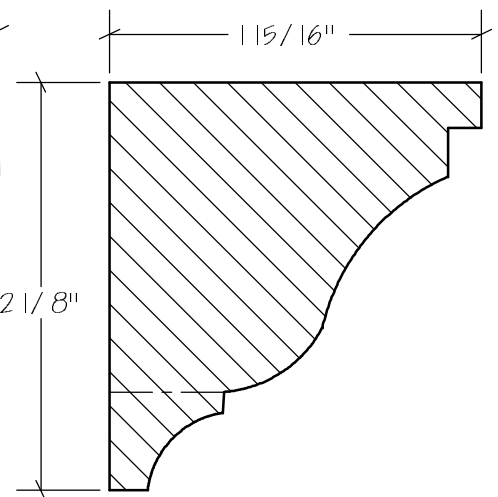

SolidCrowns

N.E.W.P PART NUMBER CROSS REFERENCE

NEWP#	OLDNEWP#	Thick-Width	NEWP#	OLDNEWP#	Thick-Width	NEWP#	OLDNEWP#	Thick-Width
		BLANK			BLANK			BLANK
D0-001	C167	1-13/16" x 3-3/8"	D0-012	C176	1-5/8" x 2-1/4"	D0-023	C187	1-5/8" x 2-1/8"
D0-002	C167A	2-1/2" x 4-1/2"	D0-013	C177	1-5/8" x 1-3/4"	D0-024	C188	2-3/8" x 3-1/8"
D0-003	C167B	1-3/4" x 4-5/8"	D0-014	C178	SEESKETCH	D0-025	C189	SEESKETCH
D0-004	C168	2-5/8" x 3-3/8"	D0-015	C179	SEESKETCH	D0-026	C190	1-7/8" x 2-3/8"
D0-005	C169	1-3/8" x 2-1/2"	D0-016	C180	SEESKETCH	D0-027	C191	SEESKETCH
D0-006	C170	1-5/8" x 3-1/4"	D0-017	C181	1-5/8" x 1-3/4"	D0-028	C192	1-3/4" x 2-1/4"
D0-007	C171	1-5/8" x 3"	D0-018	C182	SEESKETCH	D0-029	C193	SEESKETCH
D0-008	C172	1-3/16" x 2"	D0-019	C183	SEESKETCH	D0-030	C194	2-1/8" x 2-1/4"
D0-009	C173	1-1/2" x 2-3/4"	D0-020	C186	SEESKETCH	D0-031	C195	SEESKETCH
D0-010	C174	2-3/16" x 3"	D0-021	C184	1-7/8" x 3-1/2"	D0-032	C196	SEESKETCH
D0-011	C175	2-1/2" x 2-1/2"	D0-022	C185	1-3/4" x 2"	D0-033		1-7/16" x 2-3/8"

(S) D0-015

D0-017

D0-016

D0-018

D0-020

SolidCrowns

D0-019

D0-021