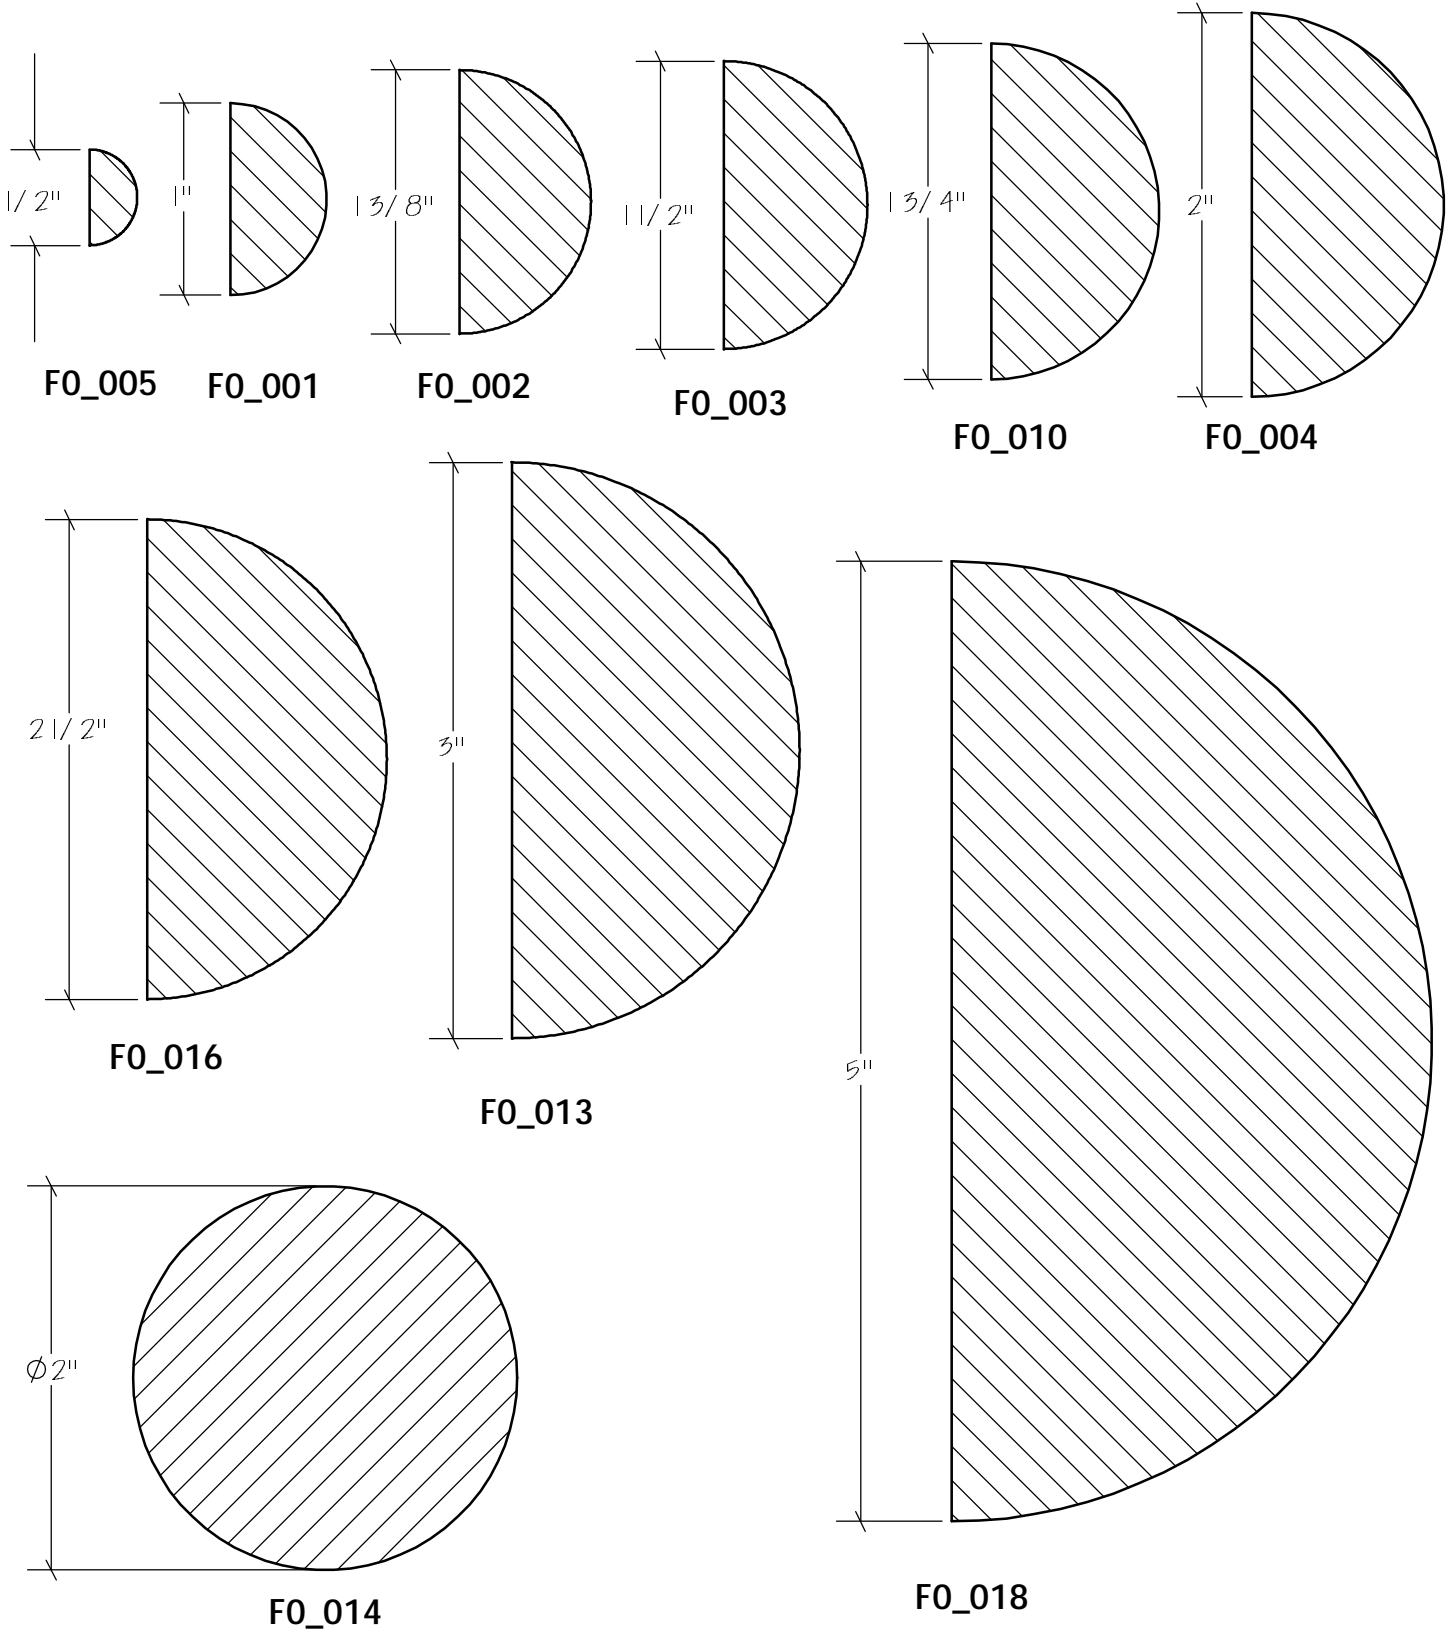

Rounds|QuarterRounds|Bullnose

N.E.W.P PART NUMBER CROSS REFERENCE

NEWP#	OLDNEWP#	Thick-Width	NEWP#	OLDNEWP#	Thick-Width	NEWP#	OLDNEWP#	Thick-Width
		BLANK			BLANK			BLANK
F0-001	C151S-1"	3/4"x1-1/4"	F0-011	C151-1-3/4"	2"x2"	F0-020		3/4"x3/4"
F0-002	C151S-1-3/8"	7/8"x1-5/8"	F0-012		3-1/4"x3"-1/4"	F0-021		
F0-003	C151S-1-1/2"	1"x1-3/4"	F0-013	C151S-3"	1-3/4"x3-1/4"	F0-022		
F0-004	C151S-2"	1-1/4"x2-1/4"	F0-014		2-1/4"x2-1/4"	F0-023		
F0-005	C151S-1/2"	1/2"x3/4"	F0-015	C152	1-1/2"x1-1/2"			
F0-006	C151-1"	1-1/4"x1-1/4"	F0-016	C153	1-1/2"x2-3/4"			
F0-007	C151-1-3/8"	1-5/8"x1-5/8"	F0-017	C154	1-7/8"x2-7/8"			
F0-008	C151-1-1/2"	1-3/4"x1-3/4"	F0-018	C155	2-3/4"x5-1/4"			
F0-009	C151-2"	2-1/4"x2-1/4"	F0-019	C156	2-1/4"x3-1/4"			
F0-010	C151S-1-3/4"	1-1/8"x2"	F0-020		1"x1"			

Rounds|QuarterRounds|Bullnose

Rounds|QuarterRounds|Bullnose