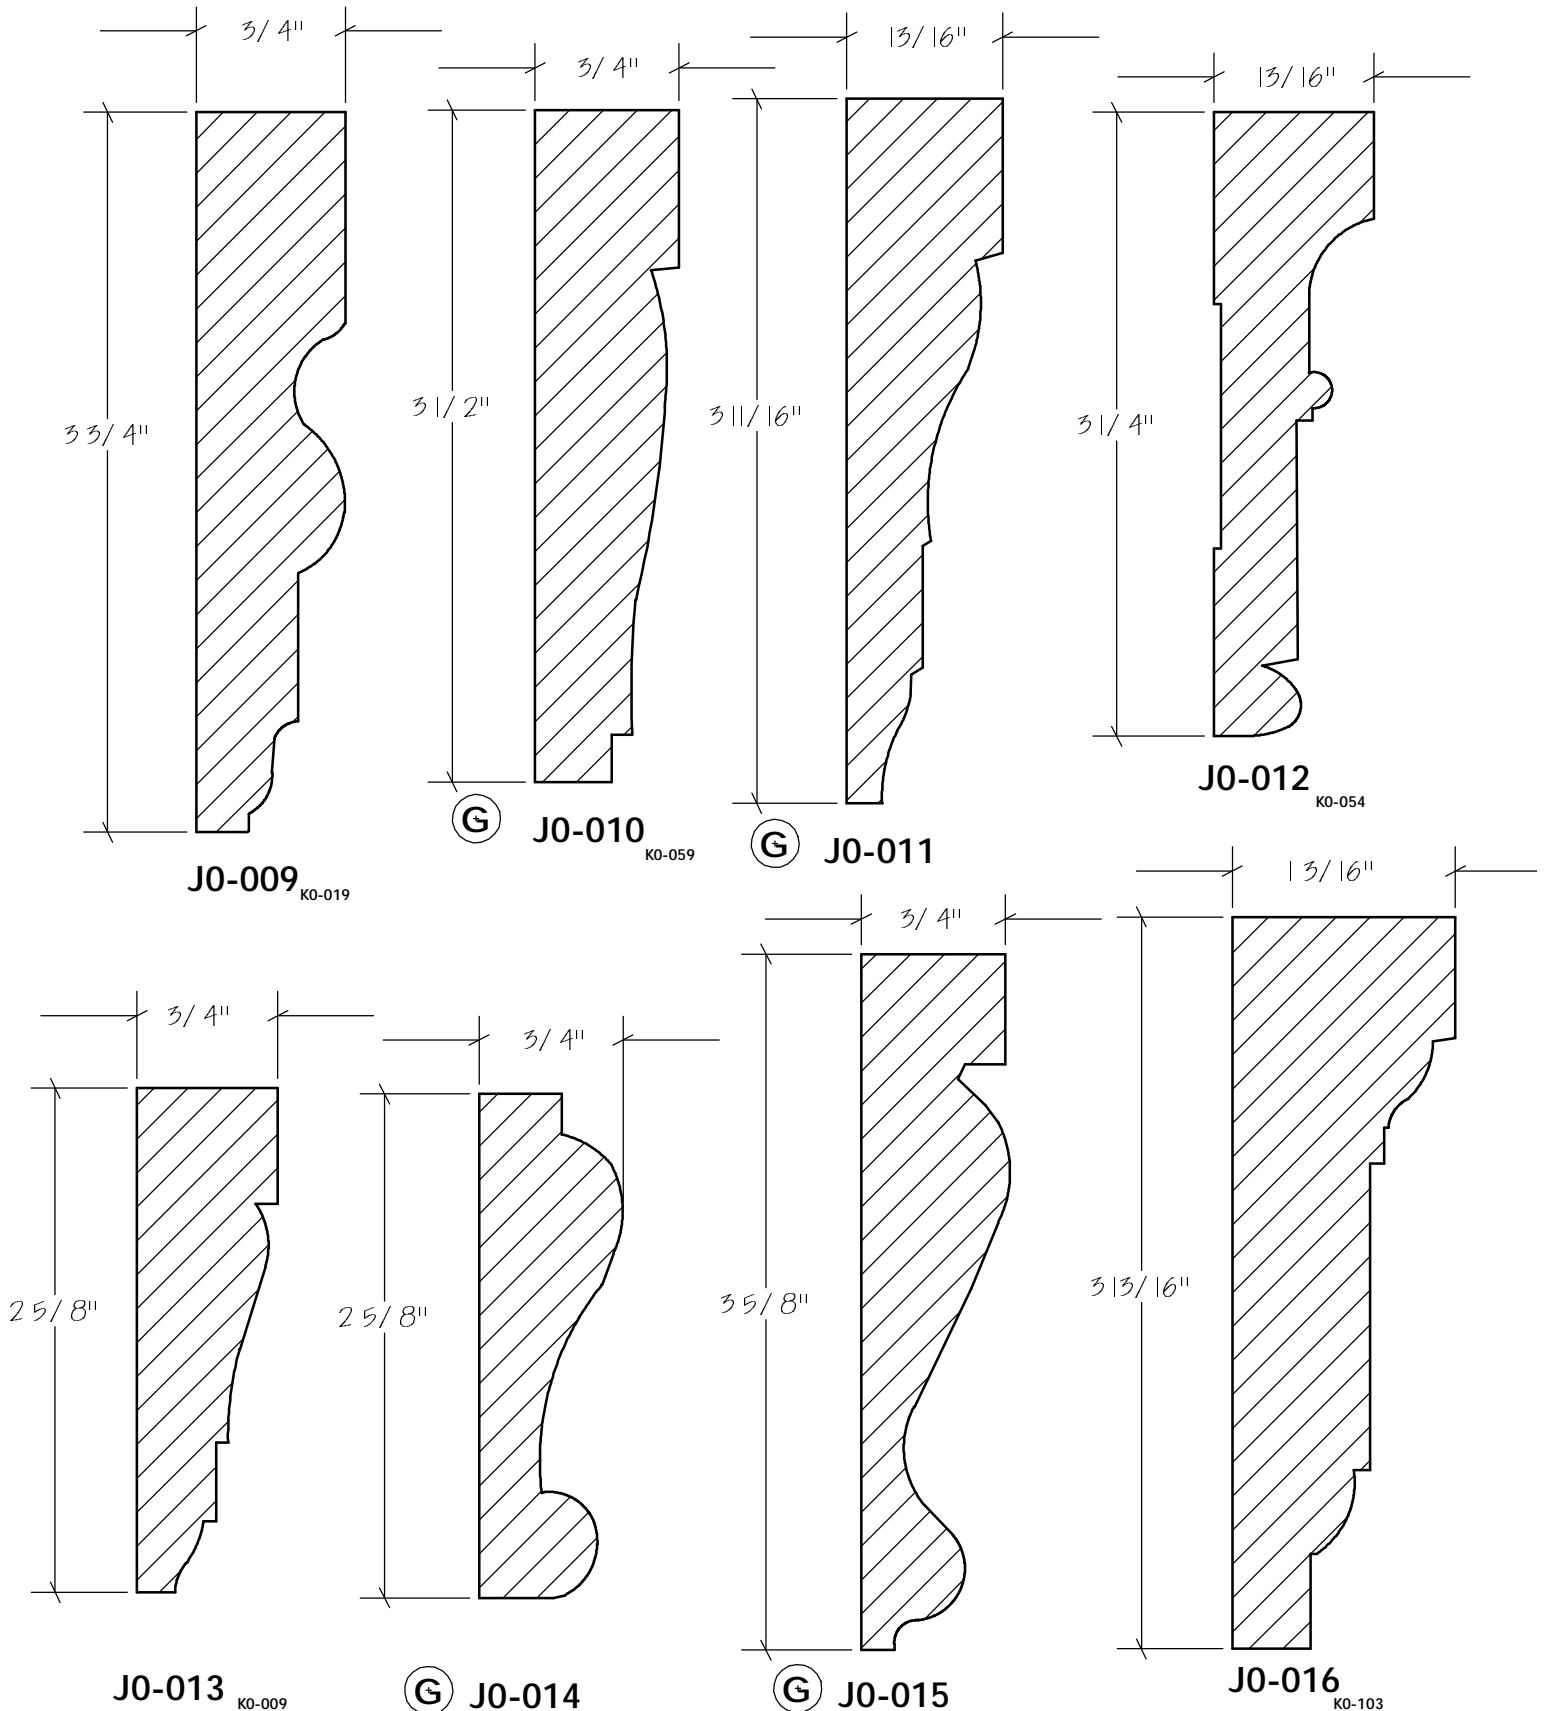

Aprons

N.E.W.P PART NUMBER CROSS REFERENCE

NEWP#	OLDNEWP#	Thick-Width	NEWP#	OLDNEWP#	Thick-Width	NEWP#	OLDNEWP#	Thick-Width
		BLANK			BLANK			BLANK
J0-001	A222	1-7/16" x 3-1/2"	J0-011	A232	1" x 4"			
J0-002	A223	7/8" x 2-7/8"	J0-012	A232A	1" x 3-1/2"			
J0-003	A224	7/8" x 2-1/2"	J0-013	A233	1" x 2-7/8"			
J0-004	A225	1" x 3-1/4"	J0-014	A234	1" x 2-7/8"			
J0-005	A226	1-1/8" x 3-5/8"	J0-015	A235	1" x 3-7/8"			
J0-006	A227	1" x 3-1/2"	J0-016	A235	1-7/16" x 4-1/16"			
J0-007	A228	1-3/16" x 3-1/2"	J0-017	A235	1-1/8" x 2-5/8"			
J0-008	A229	15/16" x 3-1/2"	J0-018	A235	1-1/4" x 4"			
J0-009	A230	1" x 4"	J0-019	A235	1-1/2" x 5-1/4"			
J0-010	A231	1" x 3-3/4"	J0-020	A235	1-1/2" x 4-7/8"			

Aprons

Aprons

Aprons

J0-017 M0-025

J0-018 M0-029

J0-019 M0-030

J0-020 M0-031