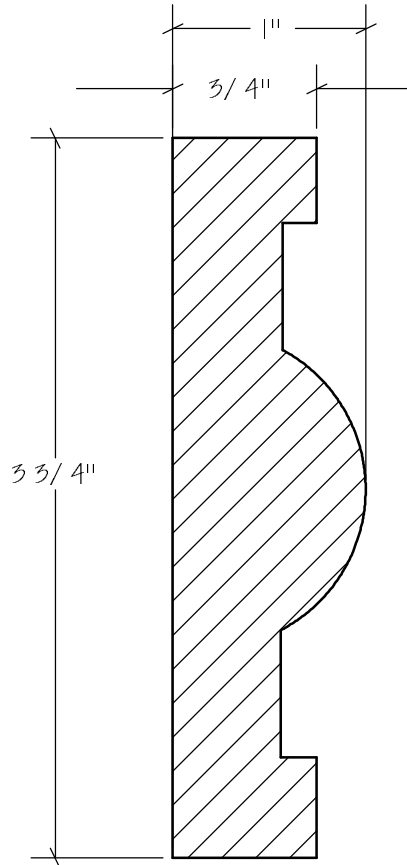

J0-018 M0-029