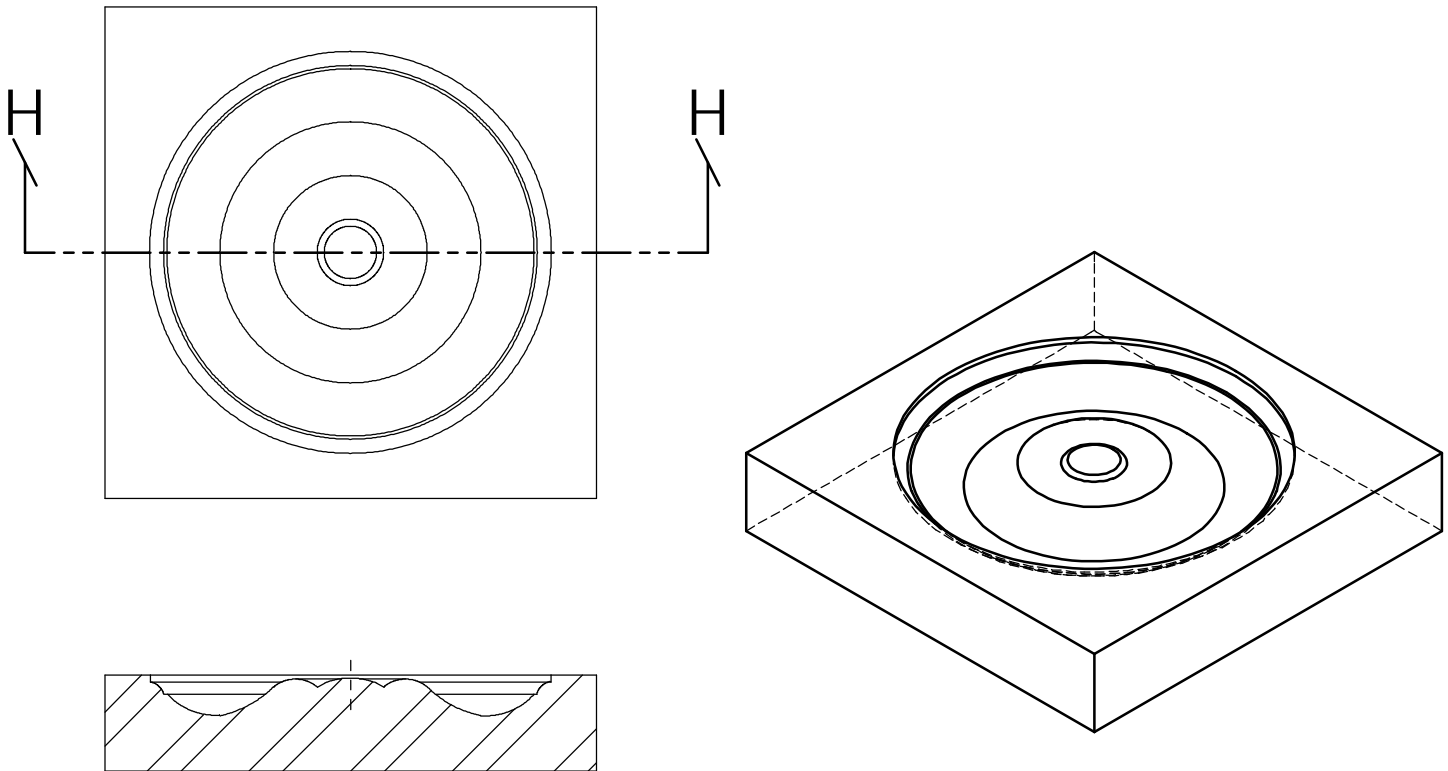

# Rosettes

SECTION H-H  
SCALE 1 : 2

## N.E.W.P PART NUMBER CROSS REFERENCE

NEWP#	OLDNEWP#	Strips	NEWP#	OLDNEWP#	Strips	NEWP#	OLDNEWP#	Strips
S0-001	15	5-3/8"	S0-007	21	4-3/4"	S0-013	27	5-1/4"
S0-002	16	5-3/8"	S0-008	22	3-3/4"	S0-014	28	4-1/4"
S0-003	17	5-1/8"	S0-009	23	5-3/8"	S0-015	29	3-1/2"
S0-004	18	4-3/4"	S0-010	24	4-3/4"	S0-016	30	5"
S0-005	19	4-1/8"	S0-011	25	4-1/8"			
S0-006	20	3-1/2"	S0-012	26	4-1/2"			
		BLANK			BLANK			BLANK