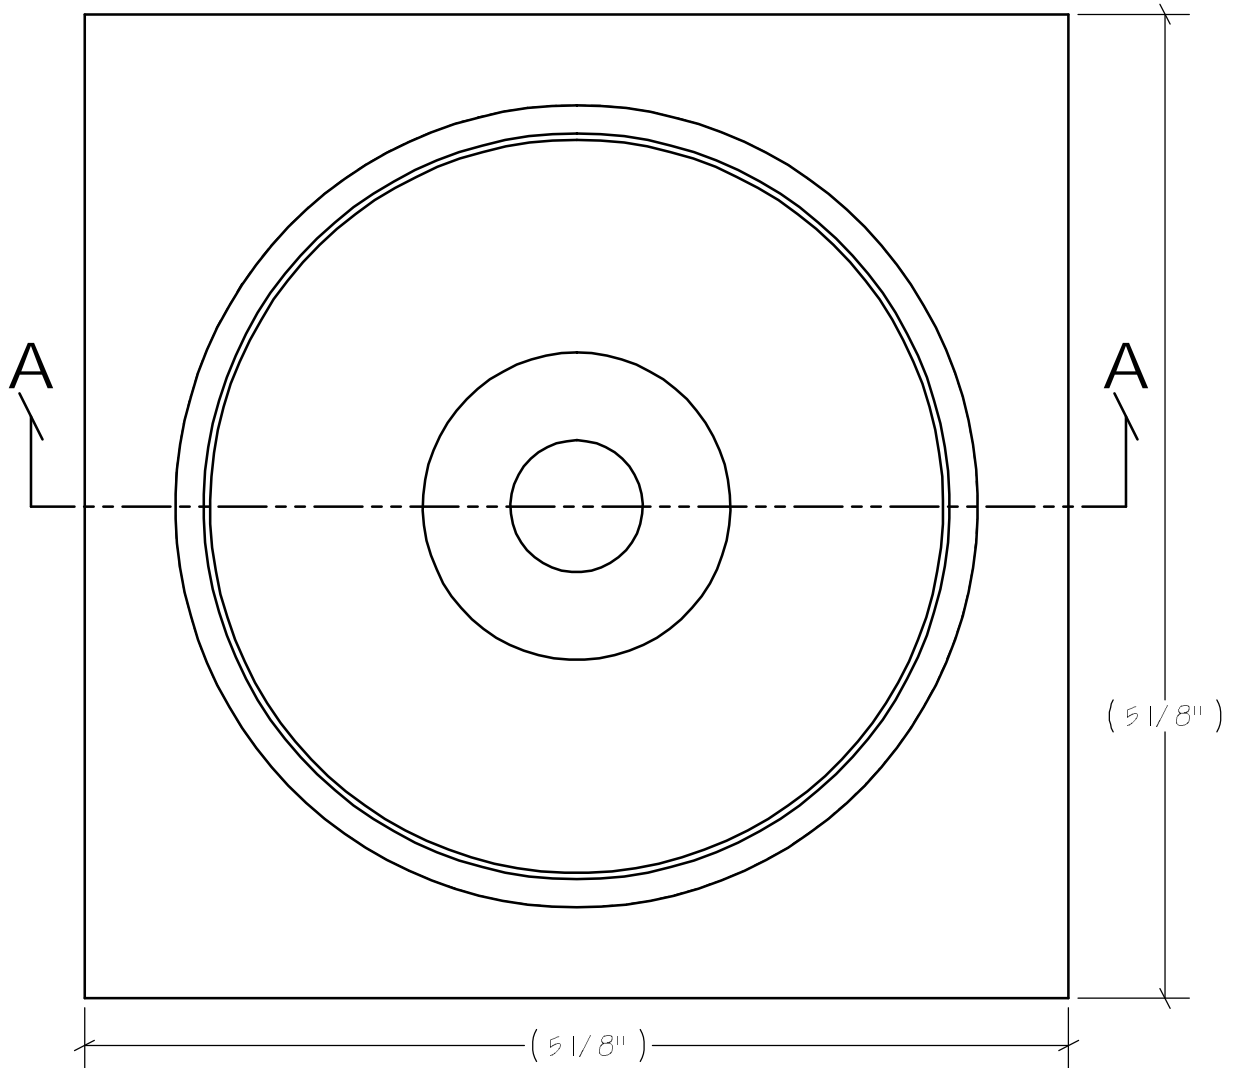

SECTION A-A