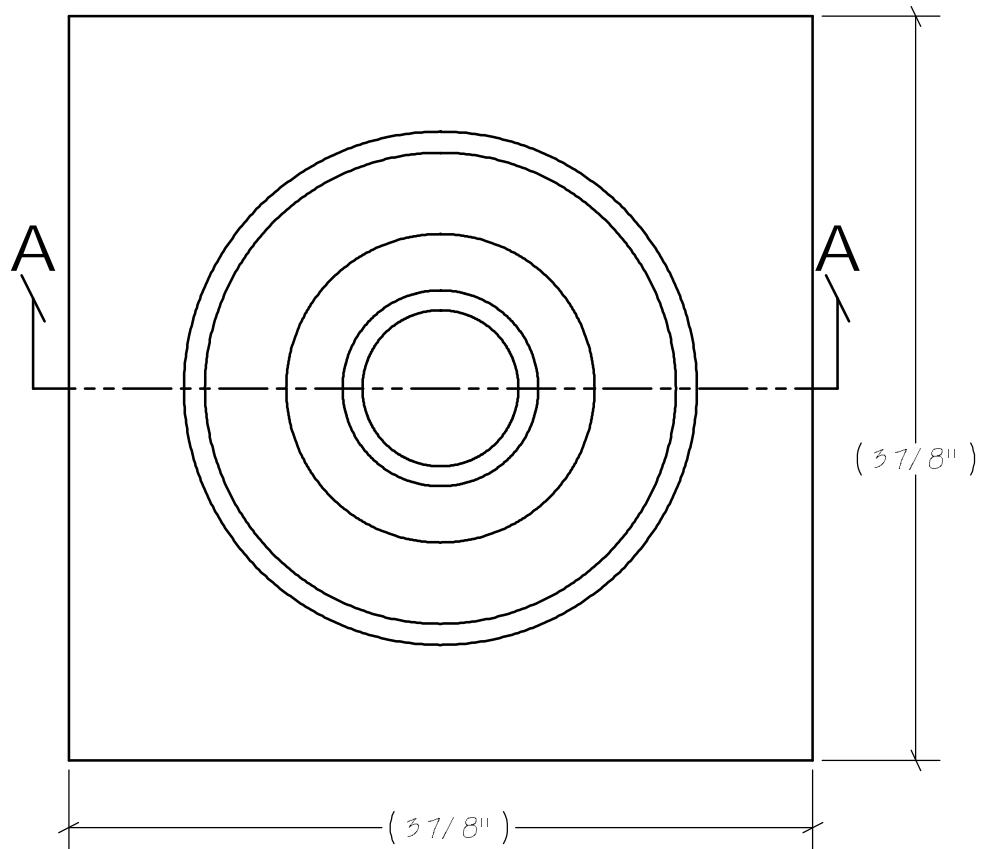

## N.E.W.P PART NUMBER CROSS REFERENCE

NEWP#	OLDNEWP#	Strips	NEWP#	OLDNEWP#	Strips	NEWP#	OLDNEWP#	Strips
S0-001	15	5-3/8"	S0-007	21	4-3/4"	S0-013	27	5-1/4"
S0-002	16	5-3/8"	S0-008	22	3-3/4"	S0-014	28	4-1/4"
S0-003	17	5-1/8"	S0-009	23	5-3/8"	S0-015	29	3-1/2"
S0-004	18	4-3/4"	S0-010	24	4-3/4"	S0-016	30	5"
S0-005	19	4-1/8"	S0-011	25	4-1/8"			
S0-006	20	3-1/2"	S0-012	26	4-1/2"			
		BLANK			BLANK			BLANK

# Rosettes

SECTION A-A

S0-003

SECTION A-A

S0-005